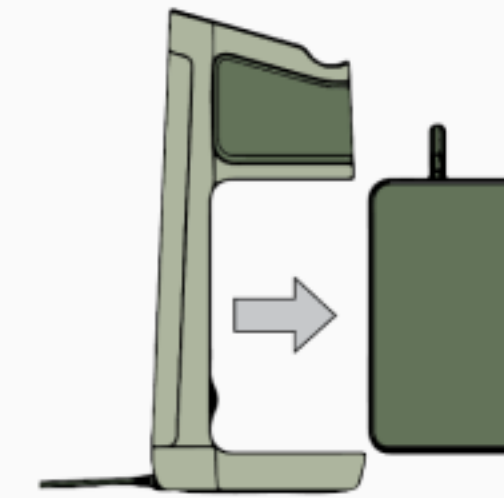

Versatile

2

The portable main speaker lives and charges in the speaker tower providing a mobile sound option.